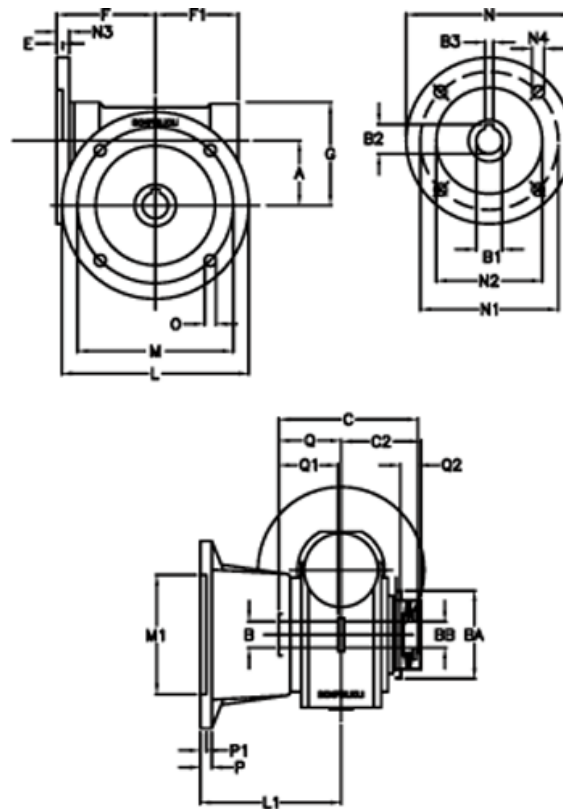

Data Sheet

Article number: 390204402062336

Description: Worm Gear with Torque Limiter
VF 44-L2-FA-20-P63B14

Measures

a = 44.6	C2 = 48	m = 87	P = 9
B = 18	Description = VF 44FA-xx-63B14	M1 = 60	P1 = 7
B1 E7 = 11	E = 2	N = 90	Q = 32.0
B2 = 12.8	F = 65	N1 = 75	Q1 = 32
B3 H9 = 4	F1 = 54	N2 = 60	Q2 = 12
BA = 40	g = 71	N3 = 8.0	
BB H7 = 11	L = 110	N4 = 5.5	
C = 79	L1 = 90	O = 8.5	